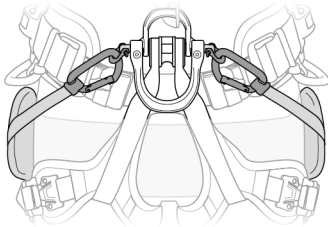

(1)

(2)

(3)

(4)

PETZL  
F-38920 Crolles  
[PETZL.COM](https://www.petzl.com)  
ISO 9001  
© Petzl  
Made in Romania

Sustaining our Community  
Au service de la Communauté  
FONDATION-PETZL.ORG

**Installation on the gated ventral attachment point, with shackles**

Installation sur point d'attache ventral ouvrable avec manilles

----- Or / ou -----

➡ **i** **ASTRO BOD FAST**  
**ASTRO SIT FAST**

**Installation on the textile connection point**

Installation sur point d'accroche textile